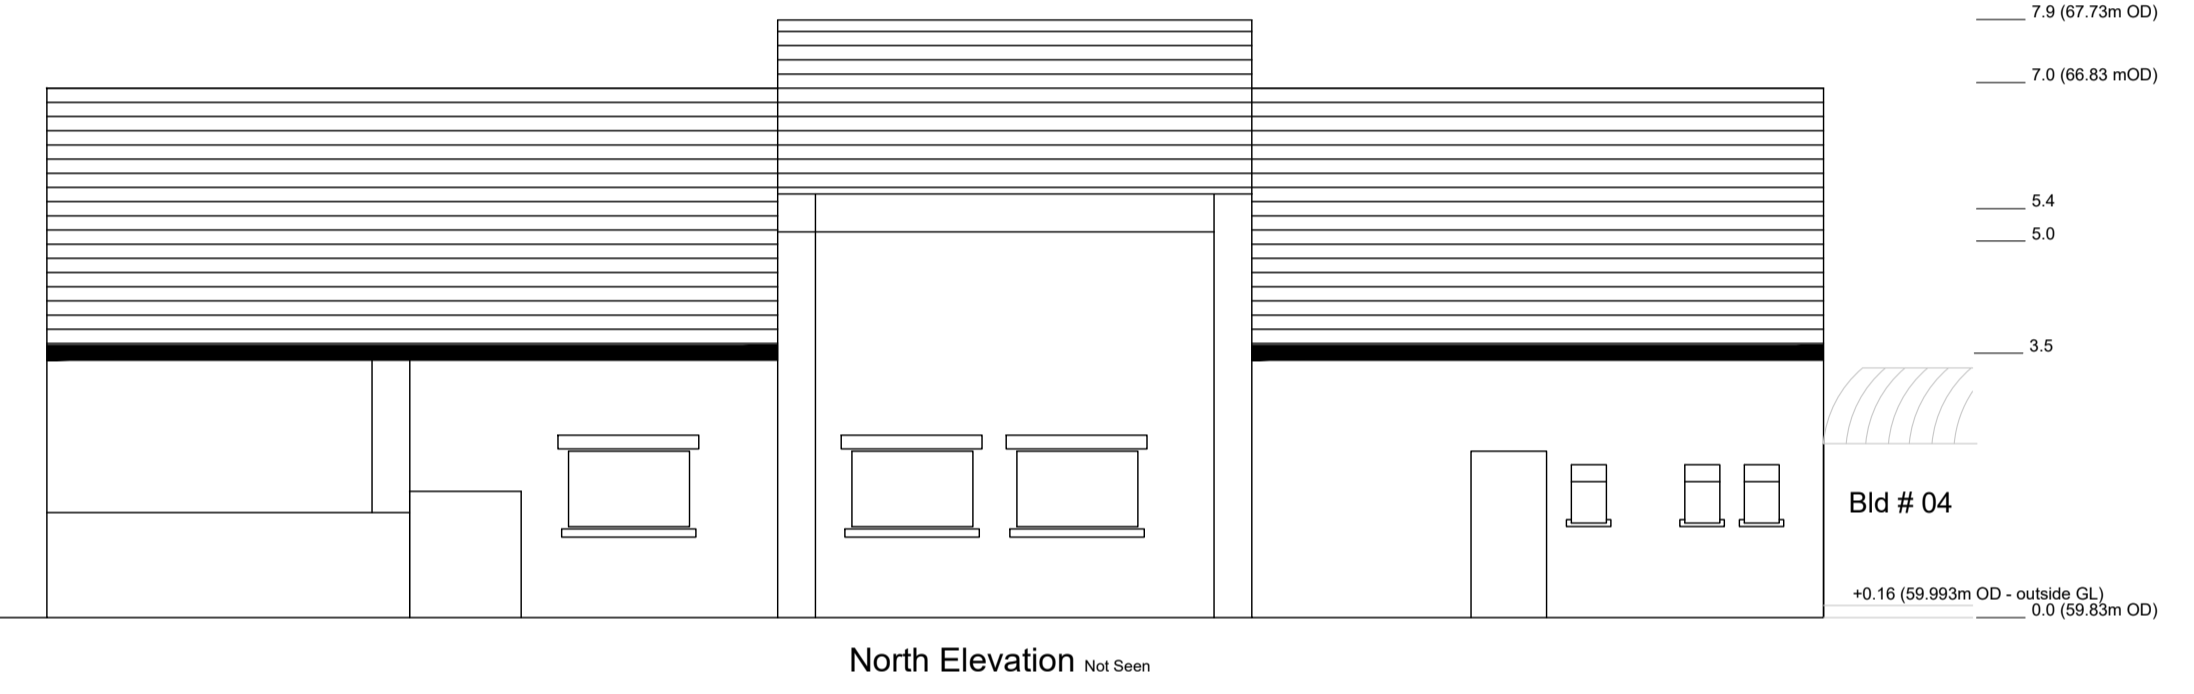

# # 07 - Storage Shed

Layout ID:	<b>PLA-17 Existing Structures for Demolition</b>	Scale:	1:100 (@A1)
Project:	<b>Barnhill Development, Co. Dublin</b>	Job No:	D1408
Drawing Name:	<b>07 - Storage Shed</b>	Series:	Existing Structures
		Date:	14/07/2022
		Status:	
		Revision:	