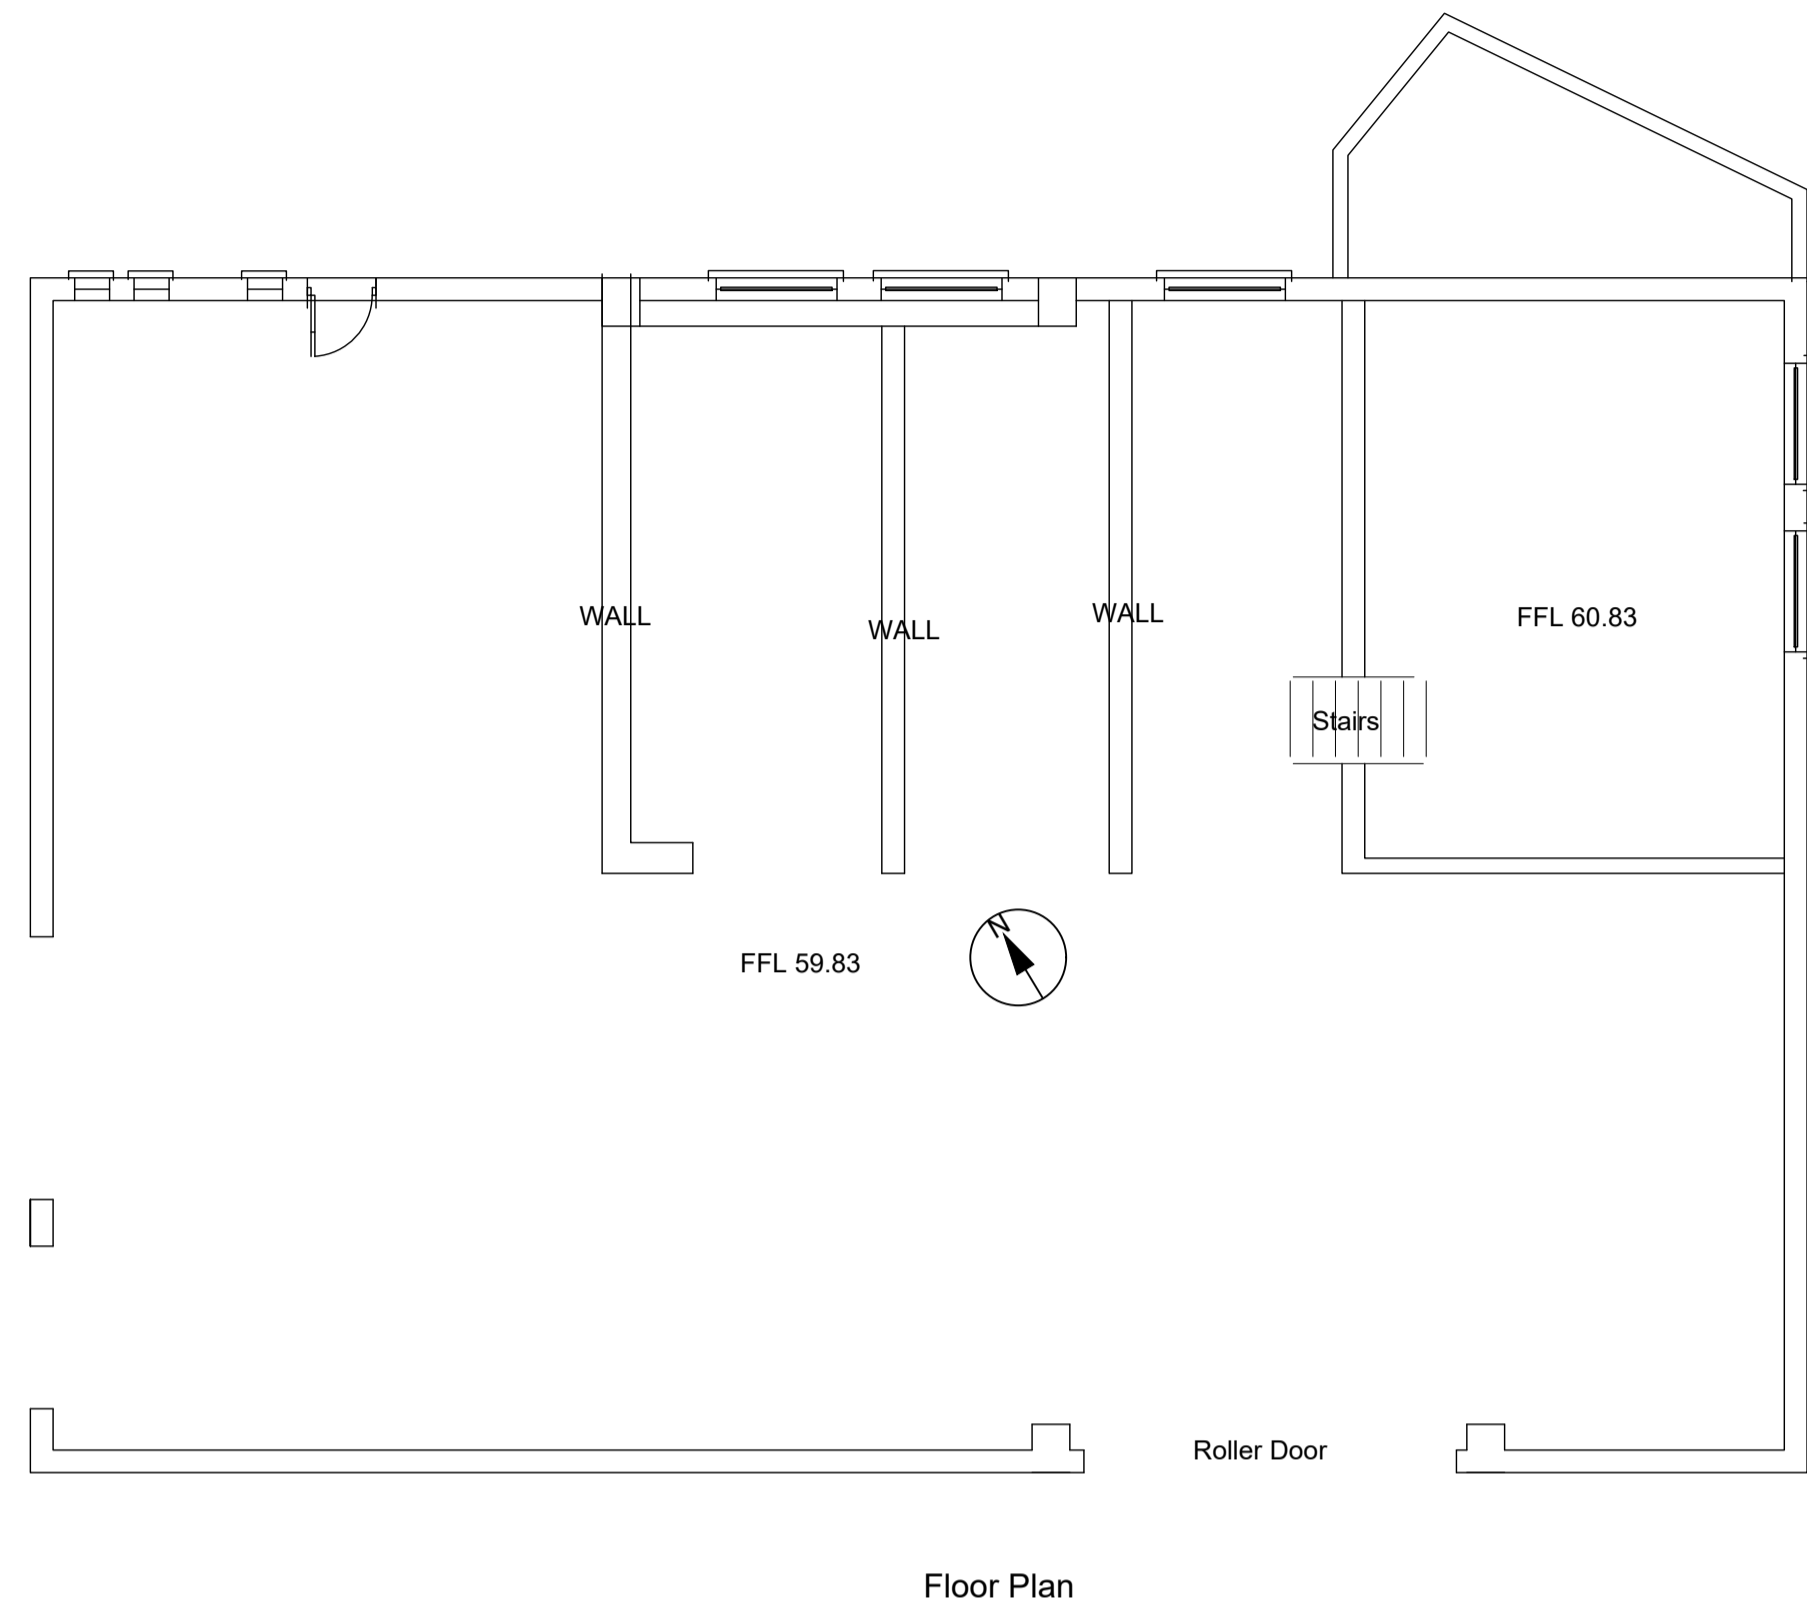

# # 07 - Storage Shed

Layout ID:	<b>PLA-17 Existing Structures for Demolition</b>	Scale:	1:100 (@A1)
Project:	<b>Barnhill Development, Co. Dublin</b>	Job No:	D1408
Drawing Name:	<b>07 - Storage Shed</b>	Series:	Existing Structures
		Date:	14/07/2022
		Status:	
		Revision:	