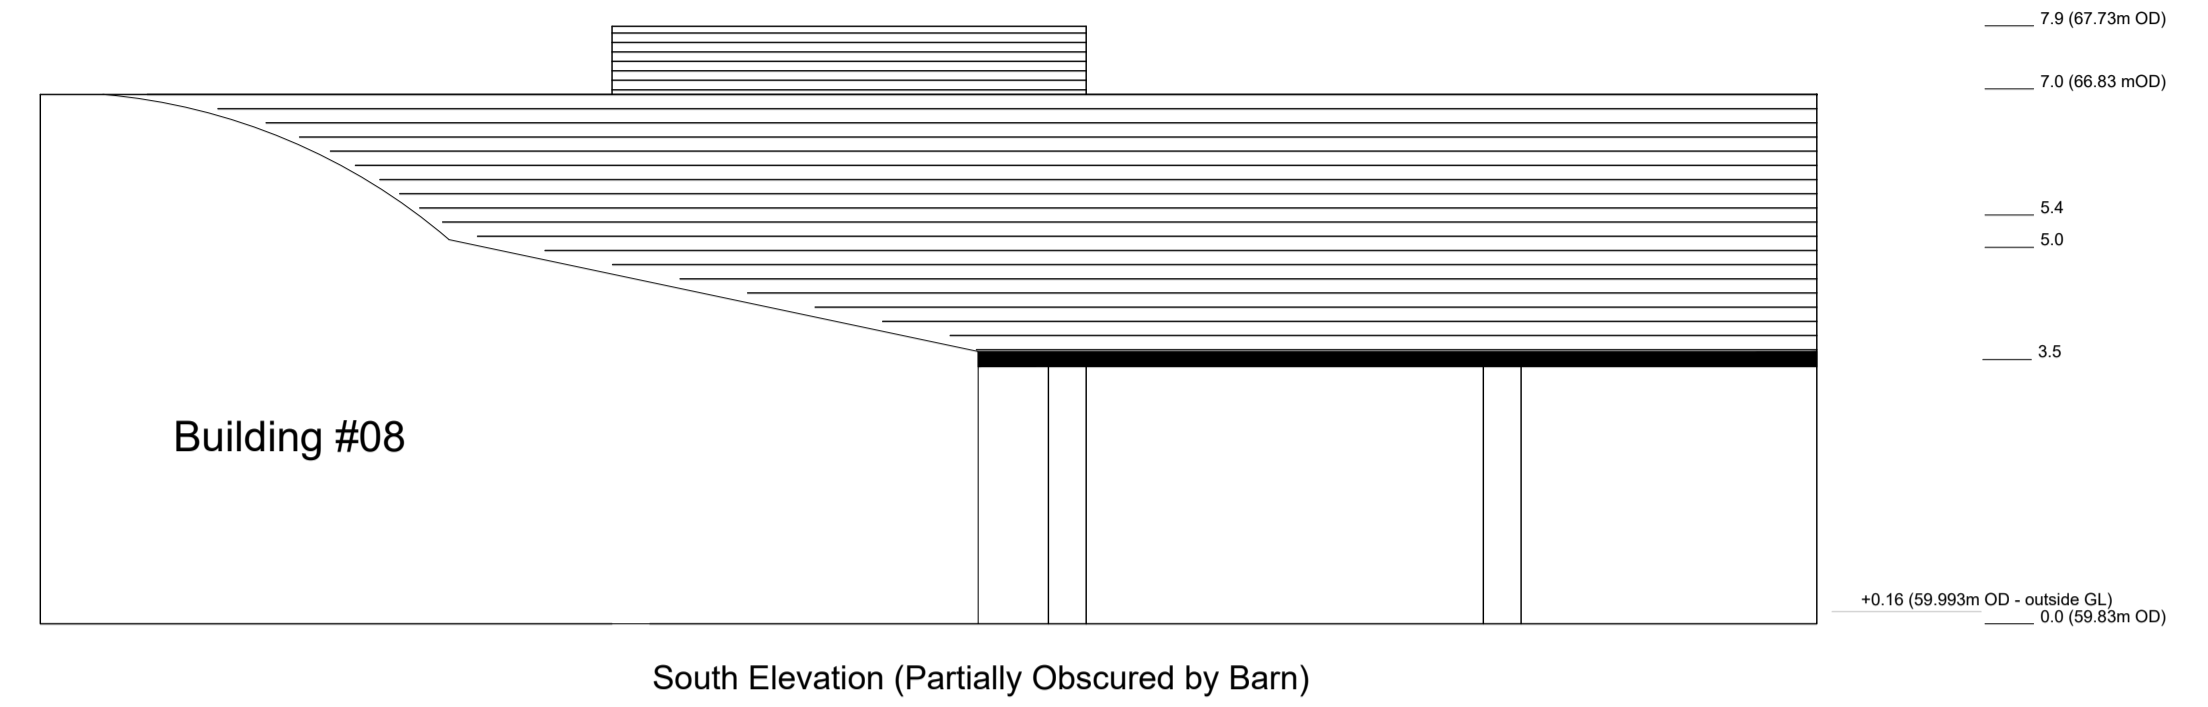

# # 07 - Storage Shed

Layout ID:	<b>PLA-17 Existing Structures for Demolition</b>	Scale:	1:100 (@A1)
Project:	<b>Barnhill Development, Co. Dublin</b>	Job No:	D1408
Drawing Name:	<b>07 - Storage Shed</b>	Series:	Existing Structures
		Date:	14/07/2022
		Status:	
		Revision:	